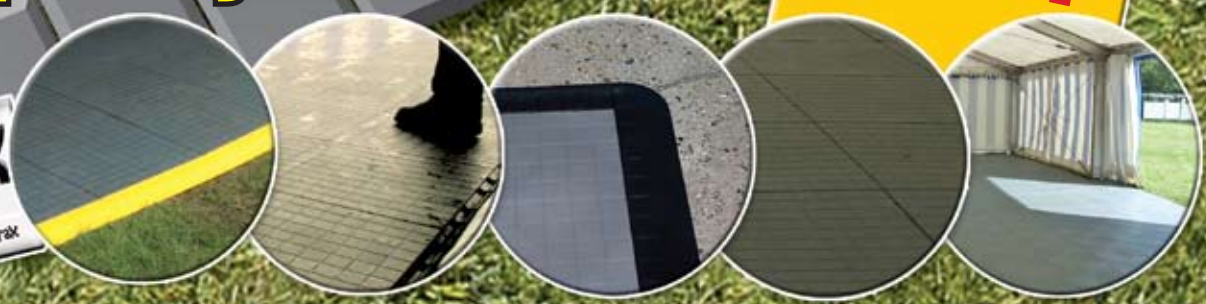

**LuxTrax offers an instant,
attractive and practical flooring
solution with a
high-quality finish**

**FULL
INSTALLATION
AND REMOVAL
SERVICE
NATIONWIDE**

LuxTrax
Luxury temporary flooring from GT Trax

GT Trax Ltd Tel: 01763 252854 • Fax: 0870 160 7733 • email: info@gttrax.co.uk • www.luxtrax.co.uk

LuxTrax

LuxTrax is ideally suited for marquee flooring, non slip temporary walkways for inside and outside exhibitions and shows.

LuxTrax tiles measure approx. 500mm x 500mm x 32mm and weigh just 1.5kg = 6kg per m². They are manufactured from reprocessed polyprop co-polymer, which offers a high impact resistance even at low temperatures. Edging is available in yellow and black. Easy to lay, no need for any special skills or tools, BS approved for anti-slip.